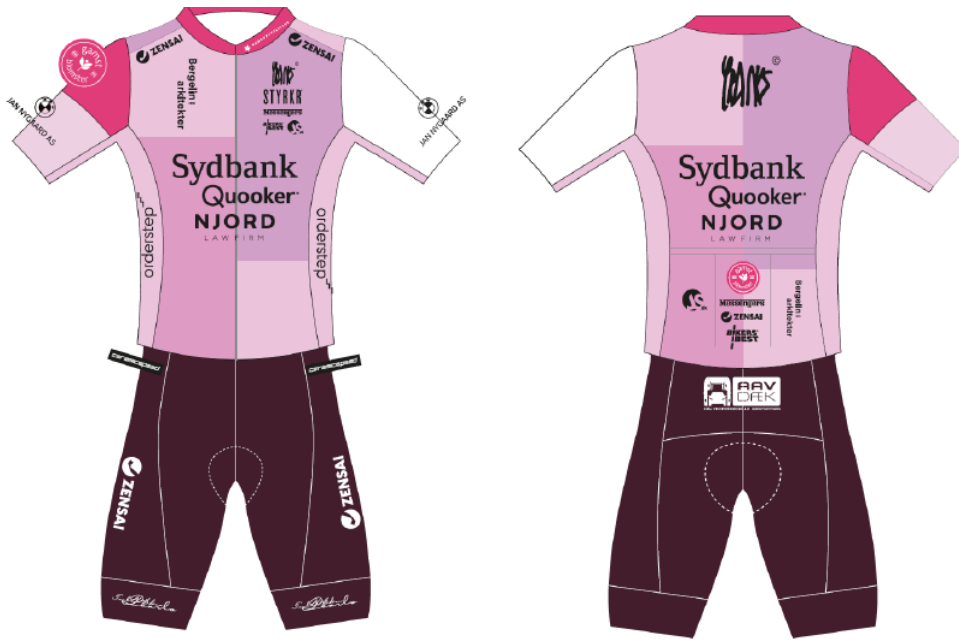

Team FRIIS ABC ACR

Team Kvickly Odder

Team Nyt Syn by Fialla - U19D

Team Nyt Syn by Fialla - U19P

Team RYTGER Carl Ras JUNIOR

Team SCC Women Elite

Team Sydbank Quooker Njord Law

Team Uno-X - Carl Ras Roskilde Junior